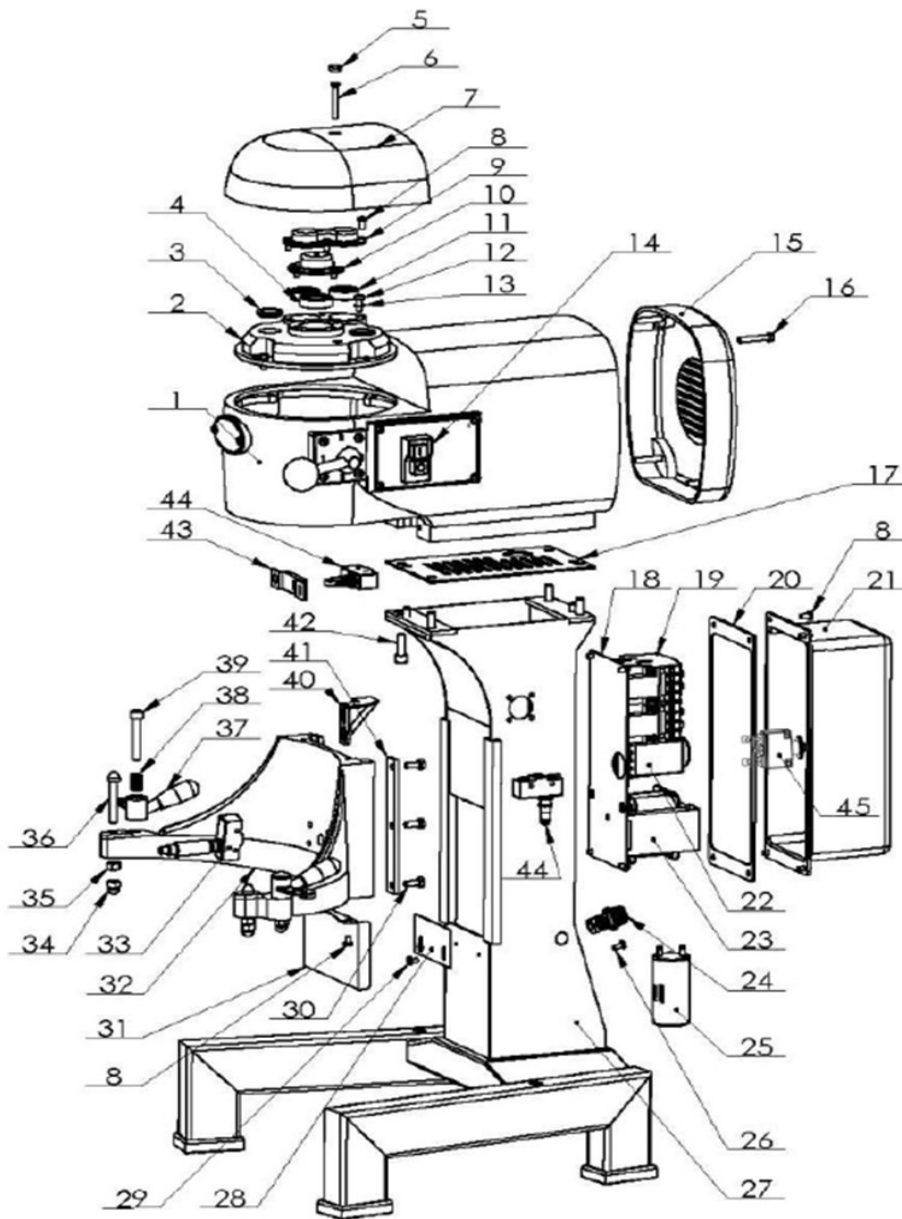

Drawing

Tools for Chefs

Hendi B.V.
Steenoven 21
3911 TX Rhenen
The Netherlands

Batch #	Appliance part#
HK170154 until HK091020	222843

Description
Heavy duty mixer 20L

Date	19-03-2021	Revision #	1.0
Revision	First Bill of Materials (BOM)		

Transmission case