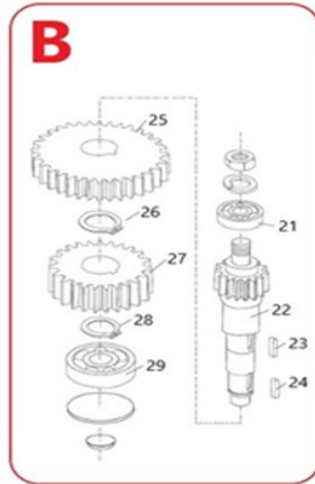

Drawing

Tools for Chefs

Hendi B.V.
Steenoven 21
3911 TX Rhenen
The Netherlands

Batch #
HK170154 until
HK091020

Appliance part#
222843

Description
Heavy duty mixer 20L

Date	19-03-2021	Revision #	1.0
Revision	First Bill of Materials (BOM)