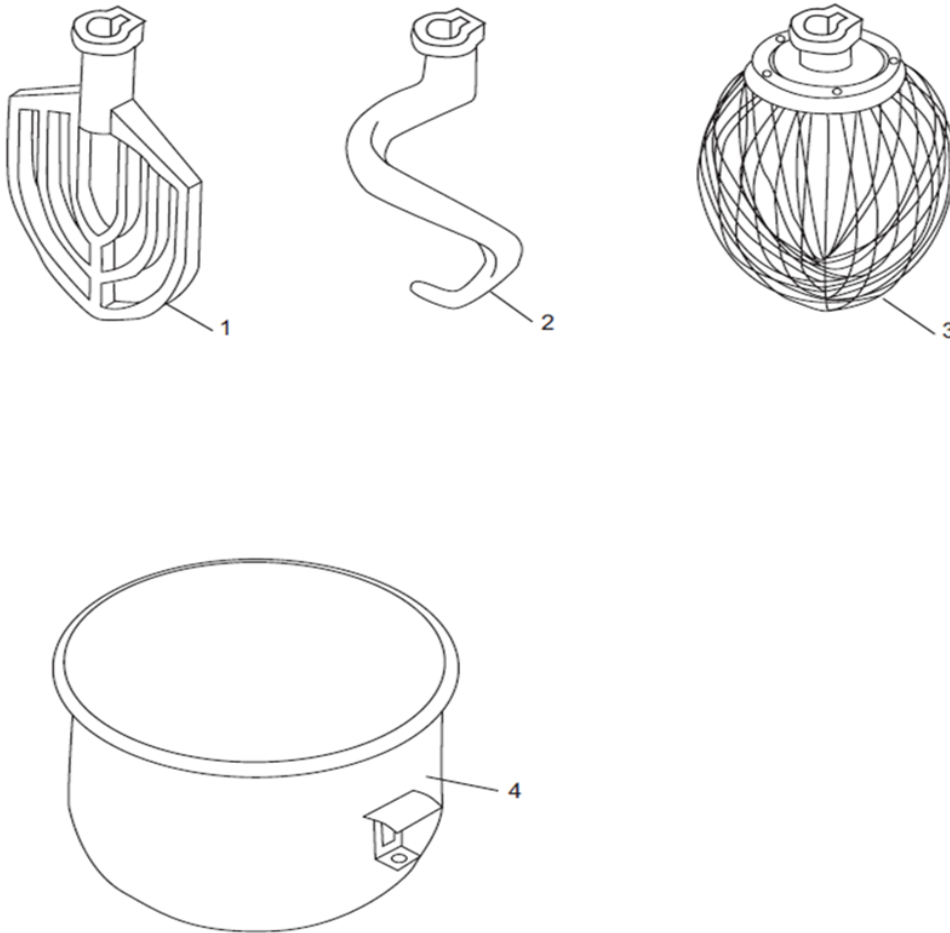

Drawing

Tools for Chefs

Hendi B.V.

Steenoven 21
3911 TX Rhenen
The Netherlands

Batch #

HK170154 until
HK091020

Appliance part#

222843

Description

Heavy duty mixer 20L

Date 19-03-2021

Revision #

1.0

Revision First Bill of Materials (BOM)

Bill of materials (BOM)

<b style="font-size: 24px; margin-left: 10px;">HENDI Tools for Chefs Hendi B.V. Steenoven 21 3911 TX Rhenen The Netherlands	Batch #	Appliance part#
	HK170154 until HK091020	222843
	Description	
Heavy duty mixer 20L		

Date	19-03-2021	Revision #	1.0
Revision	First Bill of Materials (BOM)		

Item	Description	Part#	Quantity	Remark	Picture
1	Beater	944622	1		
2	Dough hook	944639	1		
3	Whisk	944646	1		
4	Stainless steel bowl	944653	1		

n/a   -> not available

nss   -> not sold separately