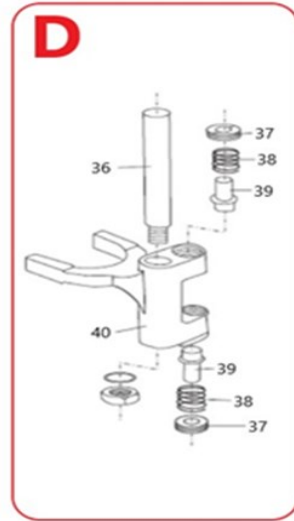

Drawing

Tools for Chefs

Hendi B.V.
Steenoven 21
3911 TX Rhenen
The Netherlands

Batch #
HK170154 until
HK091020

Appliance part#
222843

Description
Heavy duty mixer 20L

Date	19-03-2021	Revision #	1.0
Revision	First Bill of Materials (BOM)