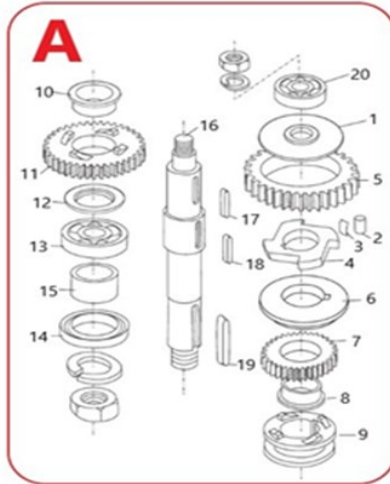

Drawing

Tools for Chefs

Hendi B.V.
Steenoven 21
3911 TX Rhenen
The Netherlands

Batch #
HK170154 until
HK091020

Appliance part#
222843

Description
Heavy duty mixer 20L

Date	19-03-2021	Revision #	1.0
Revision	First Bill of Materials (BOM)