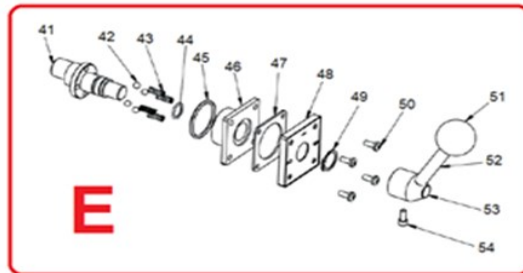

Drawing

Tools for Chefs

Hendi B.V.
Steenoven 21
3911 TX Rhenen
The Netherlands

Batch #
HK170154 until
HK091020

Appliance part#
222843

Description
Heavy duty mixer 20L

Date	19-03-2021	Revision #	1.0
Revision	First Bill of Materials (BOM)