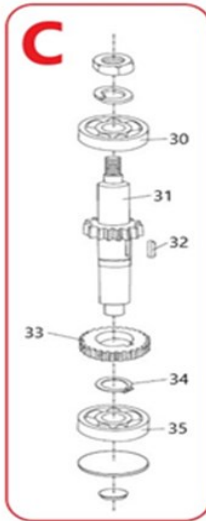

Drawing

Tools for Chefs

Hendi B.V.
Steenoven 21
3911 TX Rhenen
The Netherlands

Batch #
HK170154 until
HK091020

Appliance part#
222843

Description
Heavy duty mixer 20L

Date	19-03-2021	Revision #	1.0
Revision	First Bill of Materials (BOM)