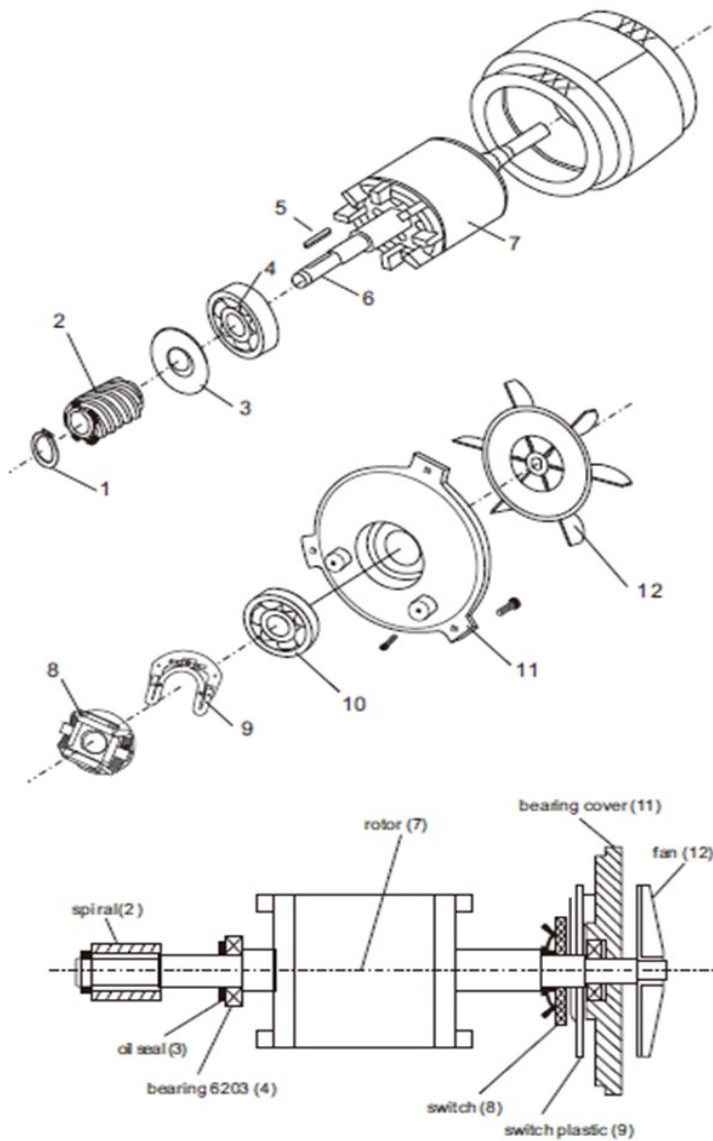

Drawing

Tools for Chefs

Hendi B.V.
Steenoven 21
3911 TX Rhenen
The Netherlands

Batch #	Appliance part#
HK170154 until HK091020	222843

Description
Heavy duty mixer 20L

Date	19-03-2021	Revision #	1.0
Revision	First Bill of Materials (BOM)		

Motor unit