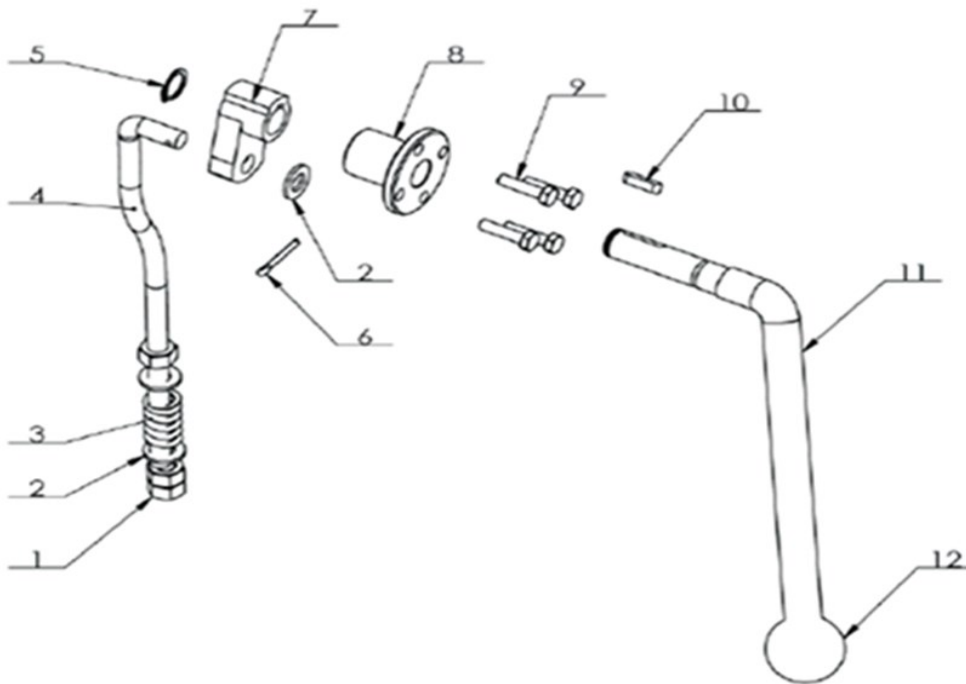

Drawing

Tools for Chefs

Hendi B.V.

Steenoven 21
3911 TX Rhenen
The Netherlands

Batch #

HK170154 until
HK091020

Appliance part#

222843

Description

Heavy duty mixer 20L

Date 19-03-2021

Revision #

1.0

Revision First Bill of Materials (BOM)

Hand grip type bowl lifter unit

Bill of materials (BOM)

<b style="font-size: 24px; margin-left: 10px;">HENDI Tools for Chefs Hendi B.V. Steenoven 21 3911 TX Rhenen The Netherlands	Batch #	Appliance part#
	HK170154 until HK091020	222843
	Description	
Heavy duty mixer 20L		

Date	19-03-2021	Revision #	1.0
Revision	First Bill of Materials (BOM)		

Item	Description	Part#	Quantity	Remark	Picture
1	Nut (M10)	n/a	3		
2	Washer	n/a	3		
3	Spring	n/a	1		
4	Lift bar	n/a	1		
5	Circlip Ø16	n/a	1		
6	Cotter pin	n/a	1		
7	Crank wheel	n/a	1		
8	Handle connector	n/a	1		
9	Screw (M6X25)	n/a	4		
10	Key (5X20)	n/a	1		
11	Handle	n/a	1		
12	Plastic ball	n/a	1		

n/a -> not available

nss -> not sold separately