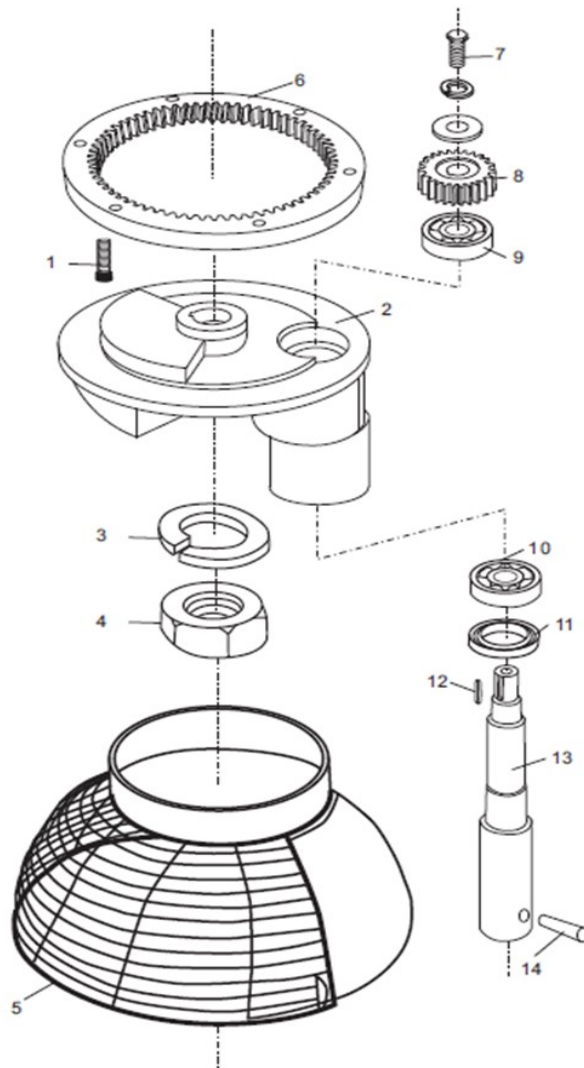

Drawing

Tools for Chefs

Hendi B.V.
Steenoven 21
3911 TX Rhenen
The Netherlands

Batch #

HK170154 until
HK091020

Appliance part#

222843

Description

Heavy duty mixer 20L

Date 19-03-2021

Revision #

1.0

Revision First Bill of Materials (BOM)

Turning plate and mixing axle

Bill of materials (BOM)

<b style="font-size: 24px; margin-left: 10px;">HENDI Tools for Chefs Hendi B.V. Steenoven 21 3911 TX Rhenen The Netherlands	Batch #	Appliance part#
	HK170154 until HK091020	222843
	Description	
Heavy duty mixer 20L		

Date	19-03-2021	Revision #	1.0
Revision	First Bill of Materials (BOM)		

Item	Description	Part#	Quantity	Remark	Picture
1	Screw (M6X25)	n/a	6		
2	Turning plate	nss	1		
A	Turning plate complete	959619	1	Incl. item 2, 7,8,9,10,11,12,13 and 14	
3	Washer	n/a	1		
4	Nut (M18)	n/a	1		
5	Bowl guard complete	959626	1		
6	Inner gear	956007	1		
7	Screw (M8X15)	nss	1		
8	Gear	nss	1		
9	Bearing (6203)	nss	1		
10	Bearing (6204)	nss	1		
11	Oil seal (25X50X10)	nss	1		
12	Key (5X18)	nss	1		
13	Drive axle	944615	1	Also available as **02**	
14	pin	nss	1		

n/a -> not available

nss -> not sold separately